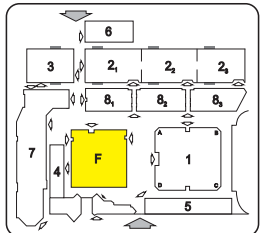

17-20 MARCH
2010

FAST TRACK VISITORS REGISTRATION

Pavilion **F**
Last update 22/10/09

The organisers have reserved the right to change the floorplan

Ceiling Heights
320 cm
250 cm

Expocentre,
Krasnaya Presnya
Moscow

	Fire Points	Ceiling Heights Maximum 1400cm Minimum 270cm (under balcony)
	Electrical box	
	Water Drainage	Floor Loading Maximum 3000kg/m ²
	Water Connection	
	Balcony	
	Column	
	El. Plug 380 V	